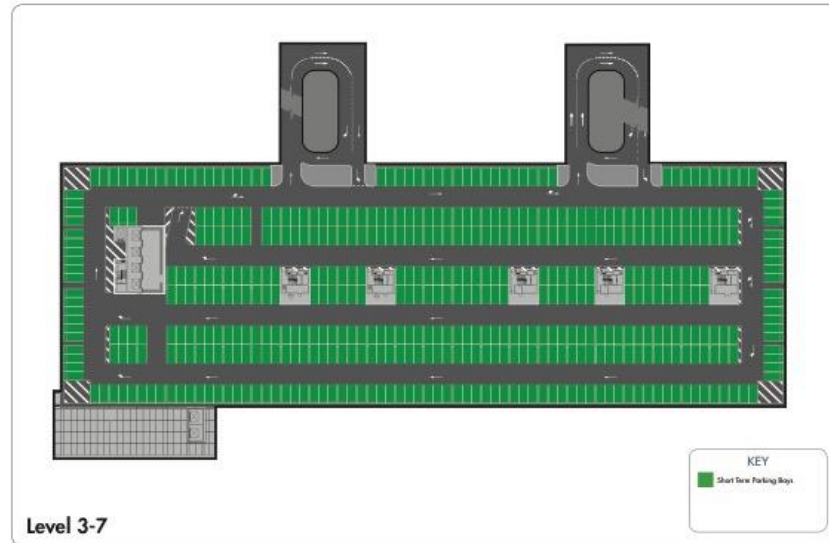

Melbourne Airport Pickup and Drop off

TRANSPORT HUB - FLOOR PLAN

Melbourne Airport Pickup and Drop off

Melbourne Airport Pickup and Drop off

Pictures of the “T4” Pickup and Drop off area

IMPORTANT INFORMATION:

- Please be at your Snow Bus stop **15 minutes prior to departure time.**
- QANTAS Domestic flights – please allow a 12minute walk from T1 to the T4 Transport Hub and remember the above requirement.
- The Snow Bus operates to a scheduled timetable and with other connecting bus services. The Snow Bus may not be able to wait.
- Our driver will ring for passengers that haven't arrived and will decide at that point. The driver reserves the right to depart as to keep on time with all scheduled services.