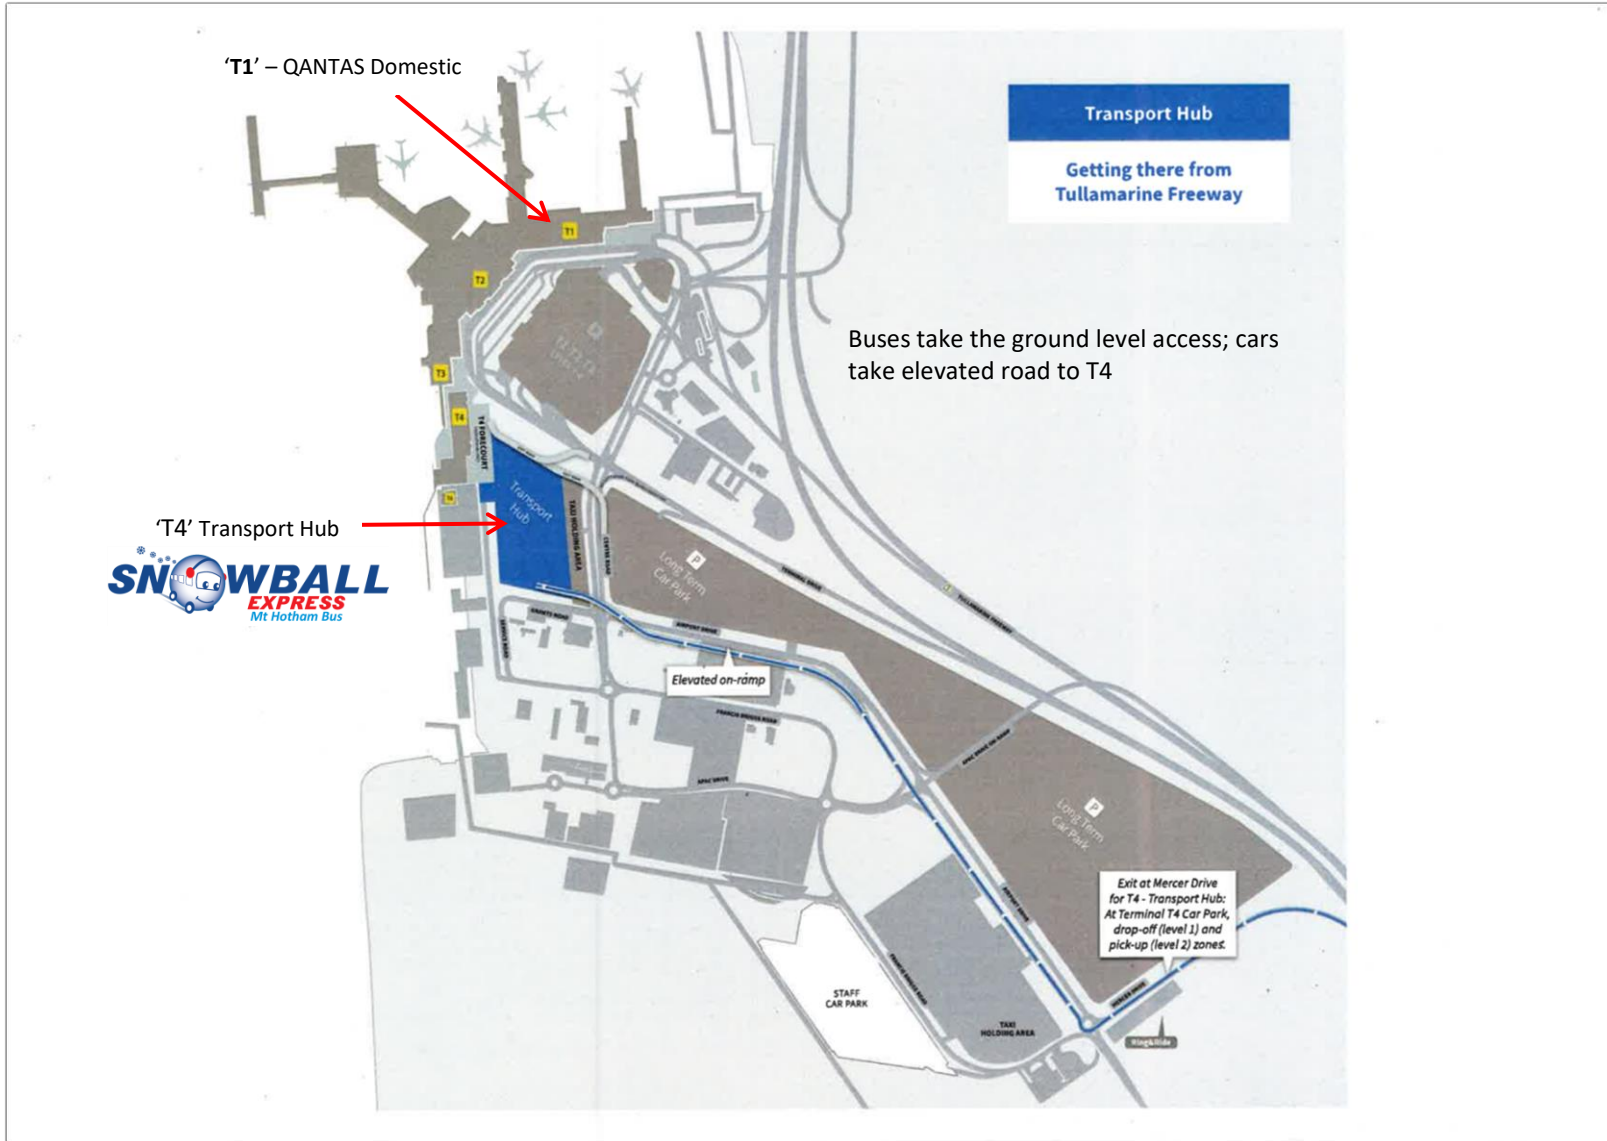

Melbourne Airport Pickup and Drop off

TRANSPORT HUB - FLOOR PLAN

Melbourne Airport Pickup and Drop off

Melbourne Airport Pickup and Drop off

Pictures of the “T4” Pickup and Drop off area

IMPORTANT INFORMATION:

- Please be at your Snow Bus stop **15 minutes prior to departure time.**
- QANTAS Domestic flights – please allow a 12minute walk from T1 to the T4 Transport Hub and remember the above requirement.
- The Snow Bus operates to a scheduled timetable and with other connecting bus services. The Snow Bus may not be able to wait.
- Our driver will ring for passengers that haven't arrived and will decide at that point. The driver reserves the right to depart as to keep on time with all scheduled services.