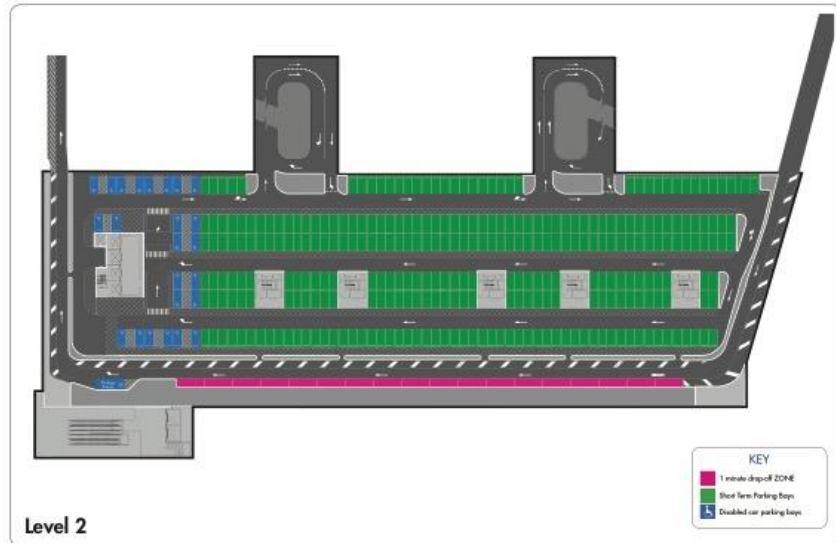

Melbourne Airport Pickup and Drop off

TRANSPORT HUB - FLOOR PLAN

Melbourne Airport Pickup and Drop off

Melbourne Airport Pickup and Drop off

Pictures of the “T4” Pickup and Drop off area

IMPORTANT INFORMATION:

- Please be at your Snow Bus stop **15 minutes prior to departure time.**
- QANTAS Domestic flights – please allow a 12minute walk from T1 to the T4 Transport Hub and remember the above requirement.
- The Snow Bus operates to a scheduled timetable and with other connecting bus services. The Snow Bus may not be able to wait.
- Our driver will ring for passengers that haven't arrived and will decide at that point. The driver reserves the right to depart as to keep on time with all scheduled services.