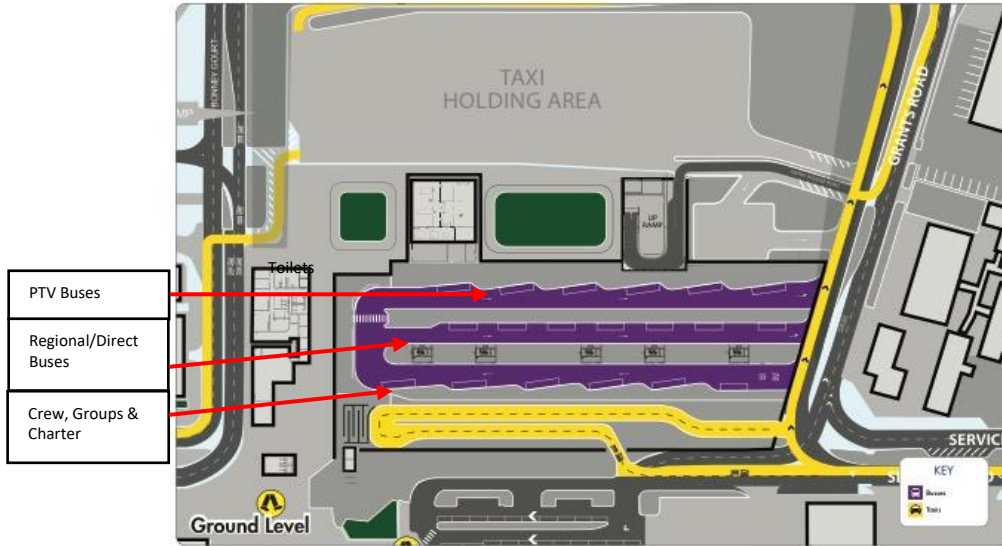

Melbourne Airport Pickup and Drop off

TRANSPORT HUB - FLOOR PLAN

Melbourne Airport Pickup and Drop off

Melbourne Airport Pickup and Drop off

Pictures of the “T4” Pickup and Drop off area

IMPORTANT INFORMATION:

- Please be at your Snow Bus stop **15 minutes prior to departure time.**
- QANTAS Domestic flights – please allow a 12minute walk from T1 to the T4 Transport Hub and remember the above requirement.
- The Snow Bus operates to a scheduled timetable and with other connecting bus services. The Snow Bus may not be able to wait.
- Our driver will ring for passengers that haven't arrived and will decide at that point. The driver reserves the right to depart as to keep on time with all scheduled services.