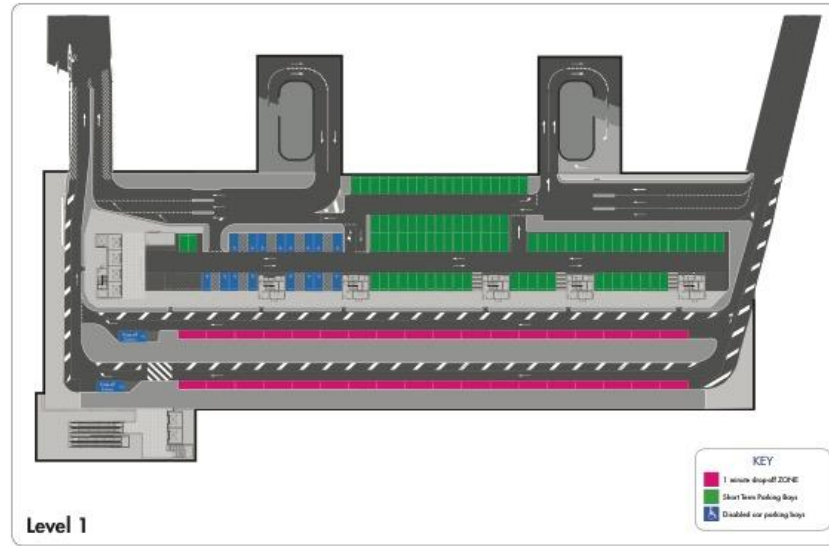

Melbourne Airport Pickup and Drop off

TRANSPORT HUB - FLOOR PLAN

Melbourne Airport Pickup and Drop off

Melbourne Airport Pickup and Drop off

Pictures of the “T4” Pickup and Drop off area

IMPORTANT INFORMATION:

- Please be at your Snow Bus stop **15 minutes prior to departure time.**
- QANTAS Domestic flights – please allow a 12minute walk from T1 to the T4 Transport Hub and remember the above requirement.
- The Snow Bus operates to a scheduled timetable and with other connecting bus services. The Snow Bus may not be able to wait.
- Our driver will ring for passengers that haven't arrived and will decide at that point. The driver reserves the right to depart as to keep on time with all scheduled services.